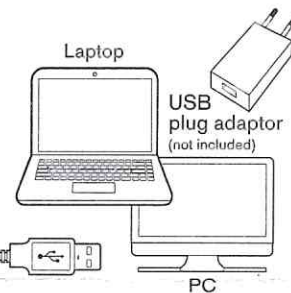

Bluetooth® Speaker

Specification:

Speaker output: **2 x 3W 4ohm**

Bluetooth Version: **BT 3.0**

Operating range: **Up to 10 m in open space**

Battery: **Built in Li-ion rechargeable 500mAh**

Battery charging time: **Approx. 3 hours**

Music playback time: **Approx. 5 hours from full charge**

(please note this will depend on how loudly the music is being played)

Connections: **Mini USB charging point**

3.5 mm Aux in Jack

Under the environment with electrostatic discharge, the sample may malfunction. It requires user to reset the sample.

Care and Maintenance:

Clean with a soft, lint free cloth. This is a closed unit. Do not attempt to disassemble. Do not short-circuit the batteries! There is risk of explosions and fire! Keep away from rain or moisture. There is risk of fire and/or damage to the unit. Do not operate near open water. Keep away from sources of heat or burning objects. Never listen to music at very high volumes! This can damage your hearing.

The bluetooth® word mark and logos are registered trademarks owned by bluetooth SIG, Inc. and any use of such marks is under licence.

VW Collection
by BRISA

BRISA Entertainment GmbH
Hauptstrasse 6
85462 Reisen | Germany
www.brisa.com

This product is not a toy.
Not suitable for children.
Packaging has to be kept since it contains important information.

BRISA ENTERTAINMENT GmbH hereby declares that this product is in accordance with the requirements of directives 2014/30/EC, 2006/95/EC, 2011/65/EC and R&TTE 1999/5/EC. The full text of the EC Declaration of Conformity is available at the following Internet address: <https://www.vw-collection-by-brisa.de/media/pdf/Of/ba/fe/EG-Konformit-tserkl-rung-Bluetooth-Lautsprecher_BUBS01-02.pdf>