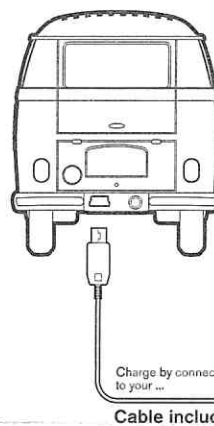

Charging:

Charge by connecting to your ...
Cable included

Low battery warning:

When the battery is low the unit will beep every 30 seconds.