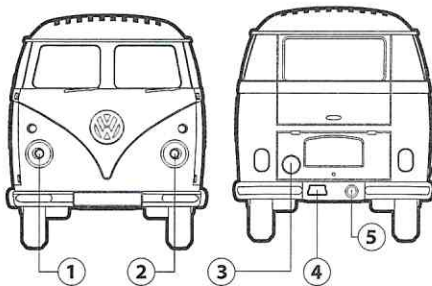

Description of Parts:

① ②	③
Headlamp indicator light	On/Off Button
	④
	Mini USB for charging
	⑤
	3.5 mm audio jack input