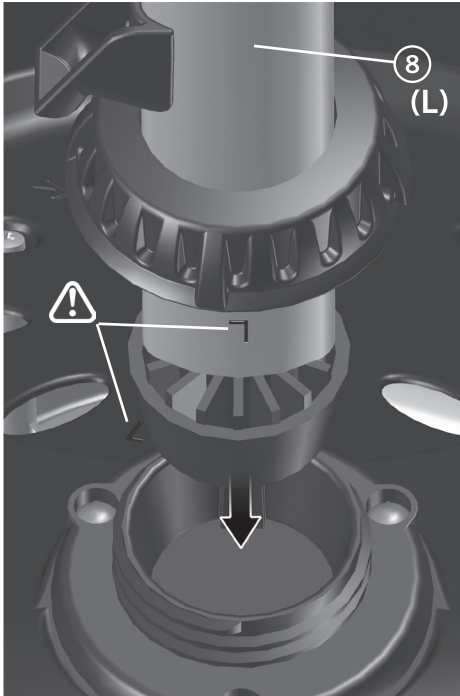

LIVE THE BRAAI LIFE

CARRI CHEF 50

MODEL No. 8910
28mbar & 50mbar

1002-119/3-RSA-17-A

ASSEMBLY INSTRUCTIONS

NOTE! PRODUCT MAY VARY FROM ILLUSTRATIONS - FOR PICTORIAL PURPOSES ONLY!

503-0334 LEV16

1		x 1	2	 2A 2B	x 1
3	 3A 3B 3C M8	3A x1 3B x1 3C x1	4	 M8x30 4A 4B	4A x1 4B x1
5		x 1	6		x 1
7	 (R)	x 1	8	 (L)	x 1
9		x 1	10		x 1

1.

NOTE! Dome not included on products: 8910-11, 8910-21, 8910-51 & 8910-52.

2.

3.

4.

5.

6.

7.