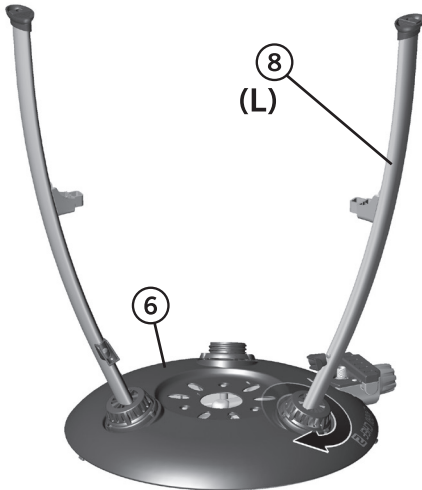

LIVE THE BRAAI LIFE

CARRI CHEF 50

MODEL No. 8910
28mbar & 50mbar

1002-119/3-RSA-17-A

ASSEMBLY INSTRUCTIONS

NOTE! PRODUCT MAY VARY FROM ILLUSTRATIONS - FOR PICTORIAL PURPOSES ONLY!

503-0334 LEV16

1		x 1	2	 2A 2B	x 1
3	 3A 3B 3C M8	3A x1 3B x1 3C x1	4	 M8x30 4A 4B	4A x1 4B x1
5		x 1	6		x 1
7	 (R)	x 1	8	 (L)	x 1
9		x 1	10		x 1

1.

NOTE! Dome not included on products: 8910-11, 8910-21, 8910-51 & 8910-52.

2.

3.

4.

5.

6.

7.