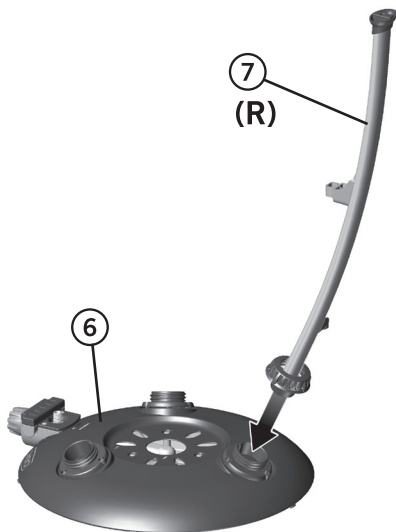

LIVE THE BRAAI LIFE

CARRI CHEF 50

MODEL No. 8910
28mbar & 50mbar

1002-119/3-RSA-17-A

ASSEMBLY INSTRUCTIONS

NOTE! PRODUCT MAY VARY FROM ILLUSTRATIONS - FOR PICTORIAL PURPOSES ONLY!

503-0334 LEV16

1		x 1	2	 2A 2B	x 1
3	 3A 3B 3C M8	3A x1 3B x1 3C x1	4	 M8x30 4A 4B	4A x1 4B x1
5		x 1	6		x 1
7	 (R)	x 1	8	 (L)	x 1
9		x 1	10		x 1

1.

NOTE! Dome not included on products: 8910-11, 8910-21, 8910-51 & 8910-52.

2.

3.

4.

5.

6.

7.