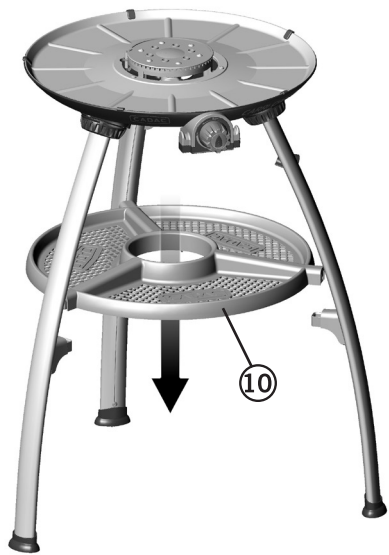

LIVE THE BRAAI LIFE

CARRI CHEF 50

MODEL No. 8910
28mbar & 50mbar

1002-119/3-RSA-17-A

ASSEMBLY INSTRUCTIONS

NOTE! PRODUCT MAY VARY FROM ILLUSTRATIONS - FOR PICTORIAL PURPOSES ONLY!

503-0334 LEV16

1		x 1	2	 2A 2B	x 1
3	 3A 3B 3C M8	3A x1 3B x1 3C x1	4	 M8x30 4A 4B	4A x1 4B x1
5		x 1	6		x 1
7	 (R)	x 1	8	 (L)	x 1
9		x 1	10		x 1

1.

NOTE! Dome not included on products: 8910-11, 8910-21, 8910-51 & 8910-52.

2.

3.

4.

5.

6.

7.