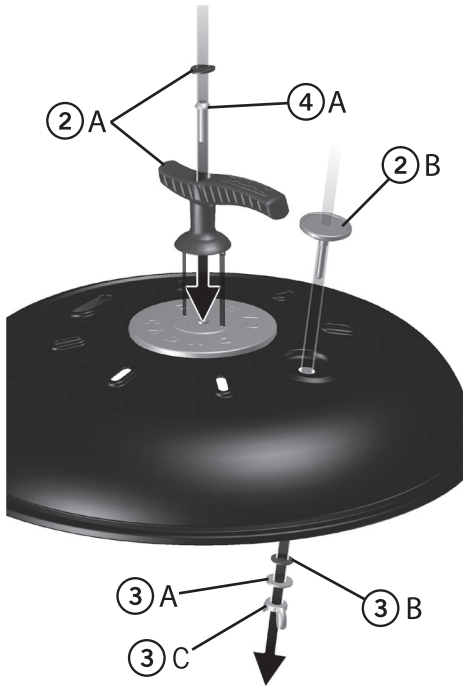

LIVE THE BRAAI LIFE

CARRI CHEF 50

MODEL No. 8910
28mbar & 50mbar

1002-119/3-RSA-17-A

ASSEMBLY INSTRUCTIONS

NOTE! PRODUCT MAY VARY FROM ILLUSTRATIONS - FOR PICTORIAL PURPOSES ONLY!

503-0334 LEV16

1		x 1	2	 2A 2B	x 1
3	 3A 3B 3C M8	3A x1 3B x1 3C x1	4	 M8x30 4A 4B	4A x1 4B x1
5		x 1	6		x 1
7	 (R)	x 1	8	 (L)	x 1
9		x 1	10		x 1

1.

NOTE! Dome not included on products: 8910-11, 8910-21, 8910-51 & 8910-52.

2.

3.

4.

5.

6.

7.