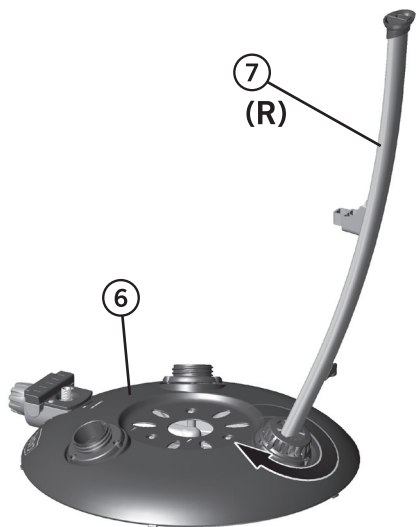

LIVE THE BRAAI LIFE

CARRI CHEF 50

MODEL No. 8910
28mbar & 50mbar

1002-119/3-RSA-17-A

ASSEMBLY INSTRUCTIONS

NOTE! PRODUCT MAY VARY FROM ILLUSTRATIONS - FOR PICTORIAL PURPOSES ONLY!

503-0334 LEV16

1		x 1	2	 2A 2B	x 1
3	 3A 3B 3C M8	3A x1 3B x1 3C x1	4	 M8x30 4A 4B	4A x1 4B x1
5		x 1	6		x 1
7	 (R)	x 1	8	 (L)	x 1
9		x 1	10		x 1

1.

NOTE! Dome not included on products: 8910-11, 8910-21, 8910-51 & 8910-52.

2.

3.

4.

5.

6.

7.