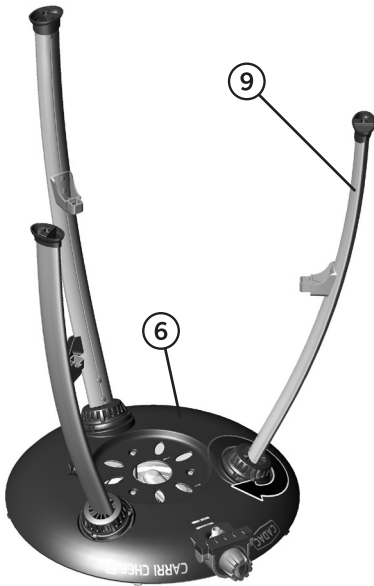

LIVE THE BRAAI LIFE

CARRI CHEF 50

MODEL No. 8910
28mbar & 50mbar

1002-119/3-RSA-17-A

ASSEMBLY INSTRUCTIONS

NOTE! PRODUCT MAY VARY FROM ILLUSTRATIONS - FOR PICTORIAL PURPOSES ONLY!

503-0334 LEV16

1		x 1	2	 2A 2B	x 1
3	 3A 3B 3C M8	3A x1 3B x1 3C x1	4	 M8x30 4A 4B	4A x1 4B x1
5		x 1	6		x 1
7	 (R)	x 1	8	 (L)	x 1
9		x 1	10		x 1

1.

NOTE! Dome not included on products: 8910-11, 8910-21, 8910-51 & 8910-52.

2.

3.

4.

5.

6.

7.