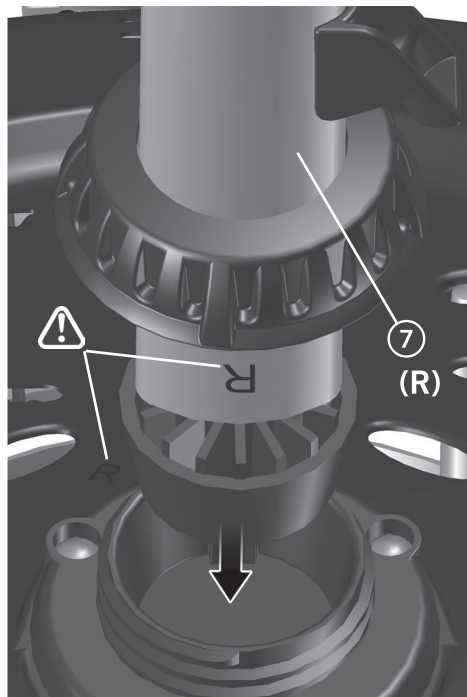

LIVE THE BRAAI LIFE

CARRI CHEF 50

MODEL No. 8910
28mbar & 50mbar

1002-119/3-RSA-17-A

ASSEMBLY INSTRUCTIONS

NOTE! PRODUCT MAY VARY FROM ILLUSTRATIONS - FOR PICTORIAL PURPOSES ONLY!

503-0334 LEV16

1		x 1	2	 2A 2B	x 1
3	 3A 3B 3C M8	3A x1 3B x1 3C x1	4	 M8x30 4A 4B	4A x1 4B x1
5		x 1	6		x 1
7	 (R)	x 1	8	 (L)	x 1
9		x 1	10		x 1

1.

NOTE! Dome not included on products: 8910-11, 8910-21, 8910-51 & 8910-52.

2.

3.

4.

5.

6.

7.