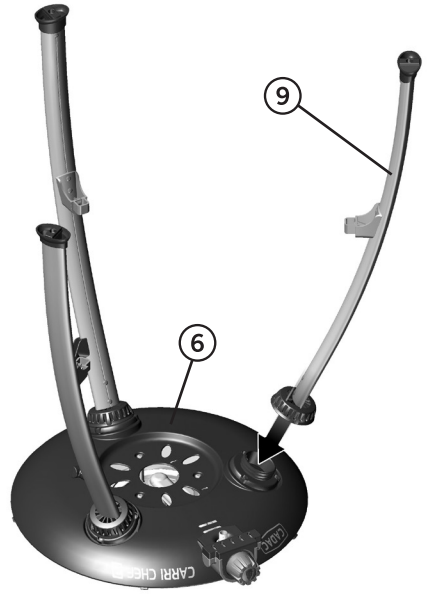

LIVE THE BRAAI LIFE

CARRI CHEF 50

MODEL No. 8910
28mbar & 50mbar

1002-119/3-RSA-17-A

ASSEMBLY INSTRUCTIONS

NOTE! PRODUCT MAY VARY FROM ILLUSTRATIONS - FOR PICTORIAL PURPOSES ONLY!

503-0334 LEV16

1		x 1	2	 2A 2B	x 1
3	 3A 3B 3C M8	3A x1 3B x1 3C x1	4	 M8x30 4A 4B	4A x1 4B x1
5		x 1	6		x 1
7	 (R)	x 1	8	 (L)	x 1
9		x 1	10		x 1

1.

NOTE! Dome not included on products: 8910-11, 8910-21, 8910-51 & 8910-52.

2.

3.

4.

5.

6.

7.