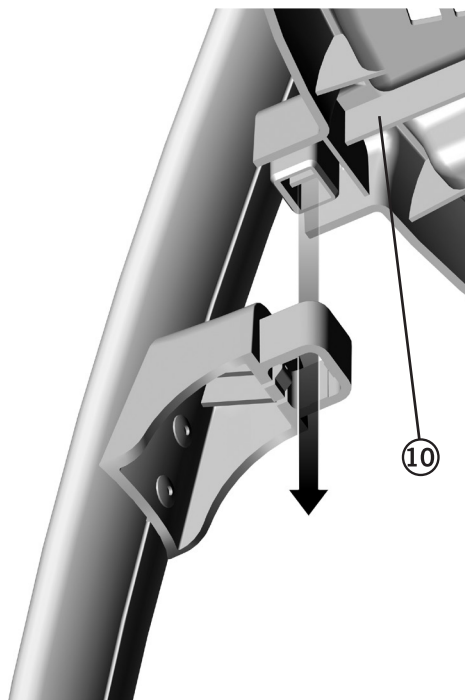

LIVE THE BRAAI LIFE

CARRI CHEF 50

MODEL No. 8910
28mbar & 50mbar

1002-119/3-RSA-17-A

ASSEMBLY INSTRUCTIONS

NOTE! PRODUCT MAY VARY FROM ILLUSTRATIONS - FOR PICTORIAL PURPOSES ONLY!

503-0334 LEV16

1		x 1	2	 2A 2B	x 1
3	 3A 3B 3C M8	3A x1 3B x1 3C x1	4	 M8x30 4A 4B	4A x1 4B x1
5		x 1	6		x 1
7	 (R)	x 1	8	 (L)	x 1
9		x 1	10		x 1

1.

NOTE! Dome not included on products: 8910-11, 8910-21, 8910-51 & 8910-52.

2.

3.

4.

5.

6.

7.