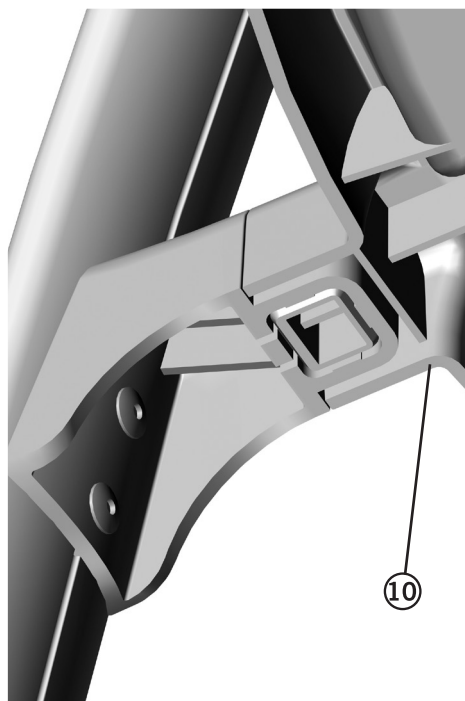

LIVE THE BRAAI LIFE

CARRI CHEF 50

MODEL No. 8910
28mbar & 50mbar

1002-119/3-RSA-17-A

ASSEMBLY INSTRUCTIONS

NOTE! PRODUCT MAY VARY FROM ILLUSTRATIONS - FOR PICTORIAL PURPOSES ONLY!

503-0334 LEV16

1		x 1	2	 2A 2B	x 1
3	 3A 3B 3C M8	3A x1 3B x1 3C x1	4	 M8x30 4A 4B	4A x1 4B x1
5		x 1	6		x 1
7	 (R)	x 1	8	 (L)	x 1
9		x 1	10		x 1

1.

NOTE! Dome not included on products: 8910-11, 8910-21, 8910-51 & 8910-52.

2.

3.

4.

5.

6.

7.