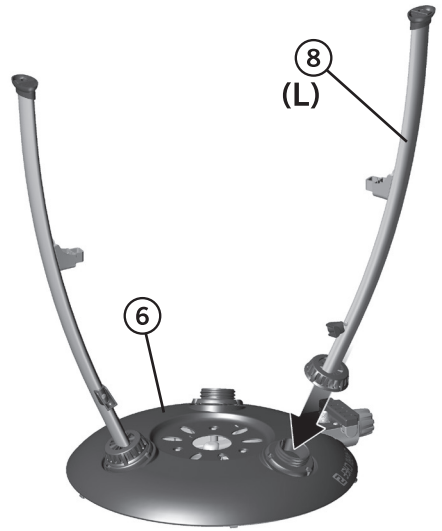

LIVE THE BRAAI LIFE

CARRI CHEF 50

MODEL No. 8910
28mbar & 50mbar

1002-119/3-RSA-17-A

ASSEMBLY INSTRUCTIONS

NOTE! PRODUCT MAY VARY FROM ILLUSTRATIONS - FOR PICTORIAL PURPOSES ONLY!

503-0334 LEV16

1		x 1	2	 2A 2B	x 1
3	 3A 3B 3C M8	3A x1 3B x1 3C x1	4	 M8x30 4A 4B	4A x1 4B x1
5		x 1	6		x 1
7	 (R)	x 1	8	 (L)	x 1
9		x 1	10		x 1

1.

NOTE! Dome not included on products: 8910-11, 8910-21, 8910-51 & 8910-52.

2.

3.

4.

5.

6.

7.