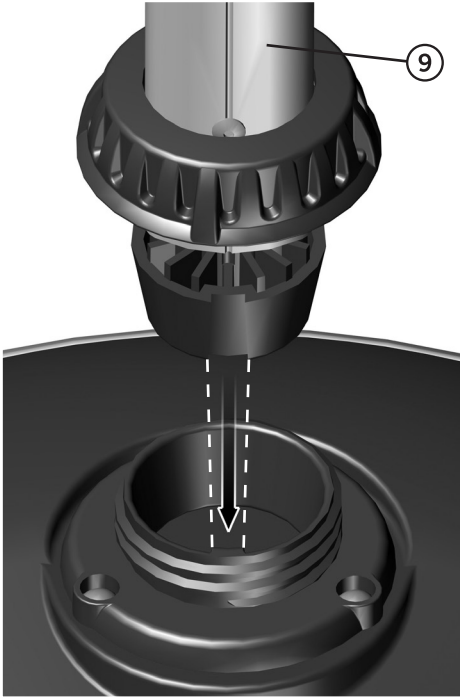

LIVE THE BRAAI LIFE

CARRI CHEF 50

MODEL No. 8910
28mbar & 50mbar

1002-119/3-RSA-17-A

ASSEMBLY INSTRUCTIONS

NOTE! PRODUCT MAY VARY FROM ILLUSTRATIONS - FOR PICTORIAL PURPOSES ONLY!

503-0334 LEV16

1		x 1	2	 2A 2B	x 1
3	 3A 3B 3C M8	3A x1 3B x1 3C x1	4	 M8x30 4A 4B	4A x1 4B x1
5		x 1	6		x 1
7	 (R)	x 1	8	 (L)	x 1
9		x 1	10		x 1

1.

NOTE! Dome not included on products: 8910-11, 8910-21, 8910-51 & 8910-52.

2.

3.

4.

5.

6.

7.